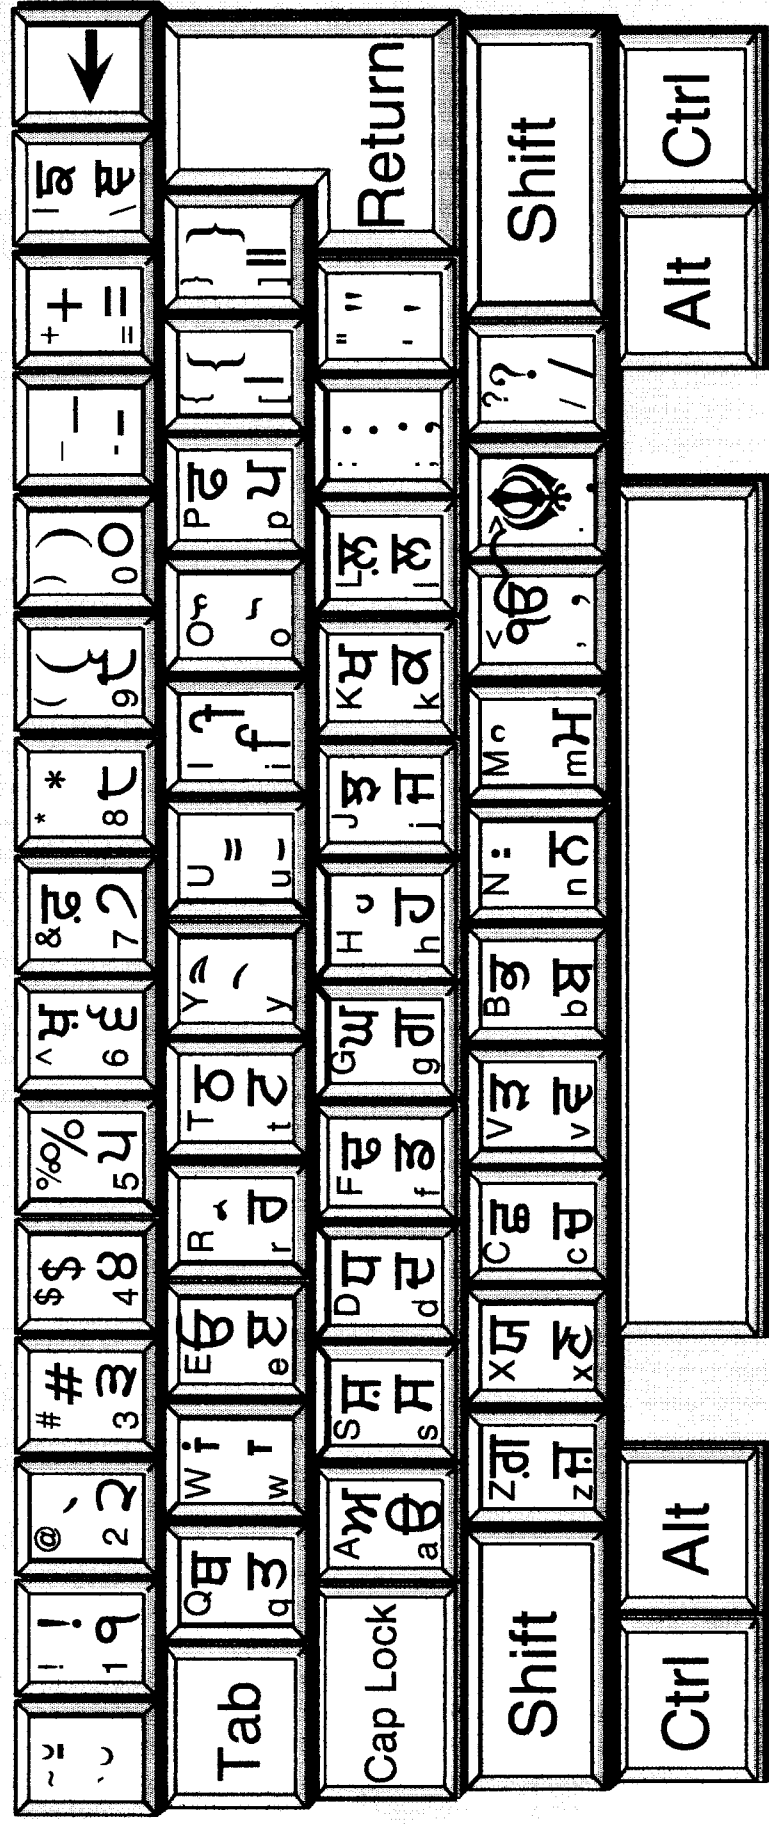

Gurbanilipi Key Map

(upper & lower case characters)

All rights are reserved by the author, Kulbir S. Thind, M.D., 3724 Hacienda Street, SanMateo, CA 94403, U.S.A.