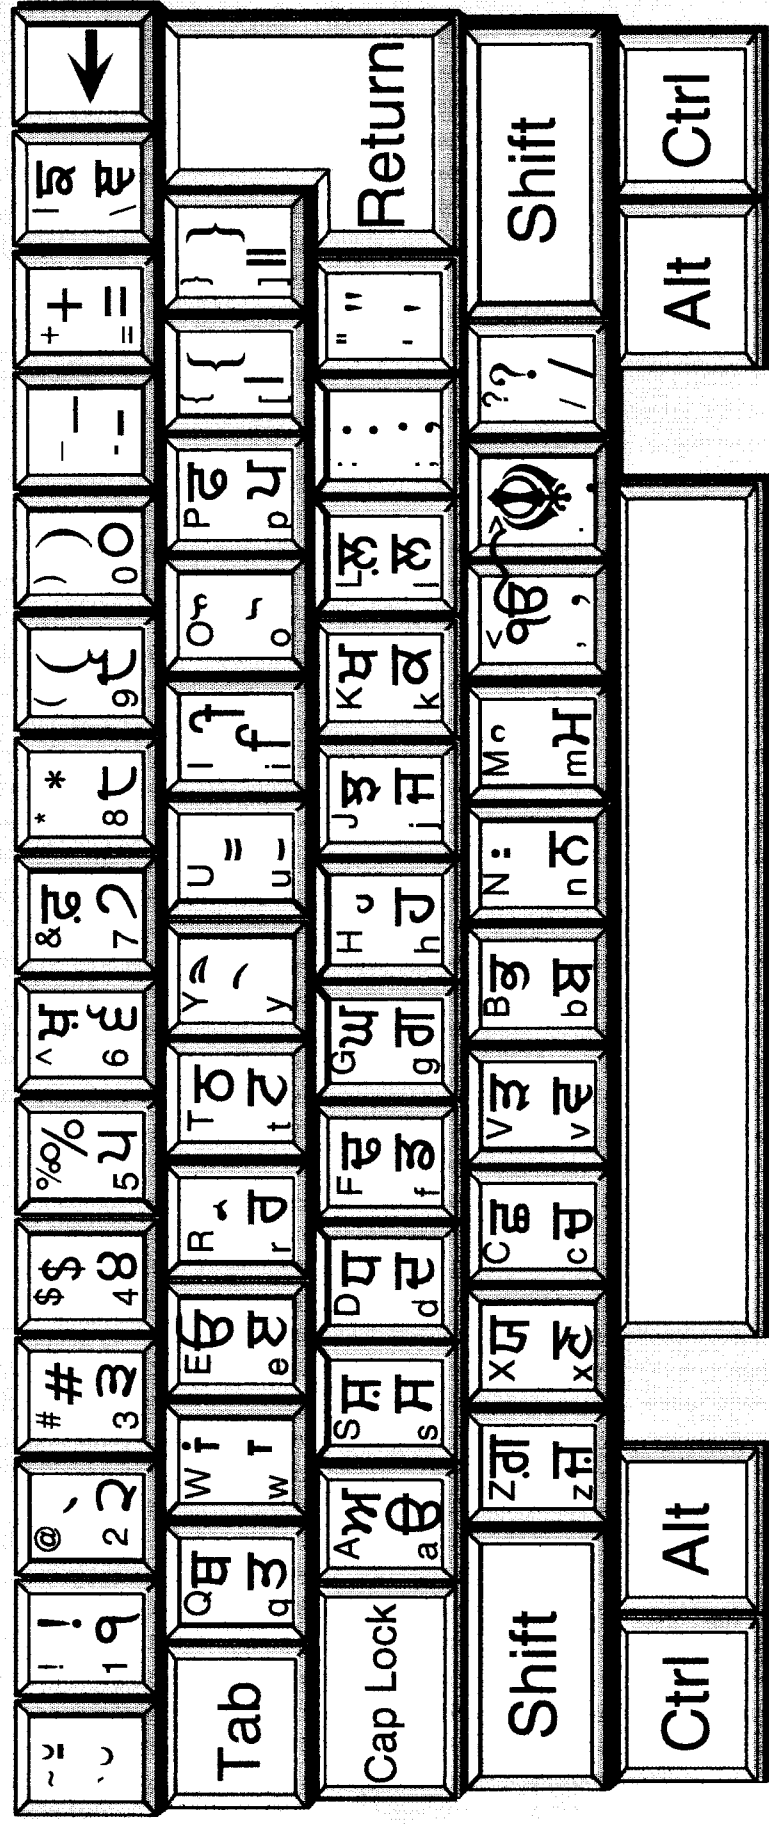

# Gurbanilipi Key Map

(upper & lower case characters)

All rights are reserved by the author, Kulbir S. Thind, M.D., 3724 Hacienda Street, SanMateo, CA 94403, U.S.A.